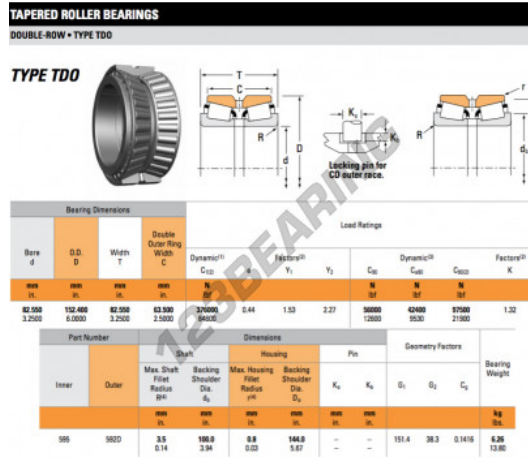

Tapered roller bearing 595-592D-TIMKEN - 595-592D-TIMKEN

<https://www.123bearing.eu/bearing-housing/roller-bearing/tapered/595-592d-timken>

PRODUCT FEATURES

Brand	TIMKEN
N° Ean13	3663952358246
Inside diameter	82.55 mm
Outside diameter	152.4 mm
Thickness	82.55 mm
Packaging	1