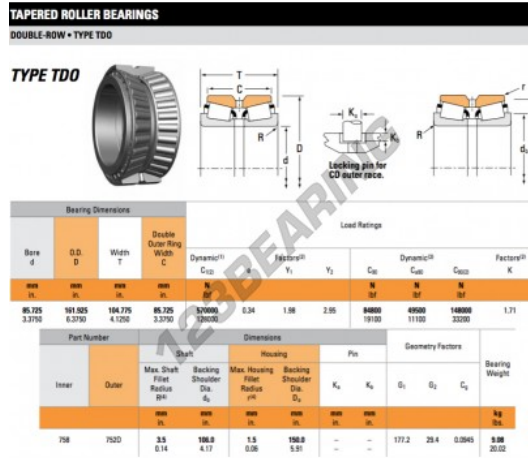

## Tapered roller bearing 758-752D-TIMKEN - 758-752D-TIMKEN

<https://www.123bearing.eu/bearing-housing/roller-bearing/tapered/758-752d-timken>

### PRODUCT FEATURES

Brand	TIMKEN
N° Ean13	3663952358376
Inside diameter	85.725 mm
Inside diameter	3 3/8" inch
Outside diameter	161.925 mm
Outside diameter	6 3/8" inch
Thickness	104.775 mm
Thickness	4 1/8" inch
Packaging	1