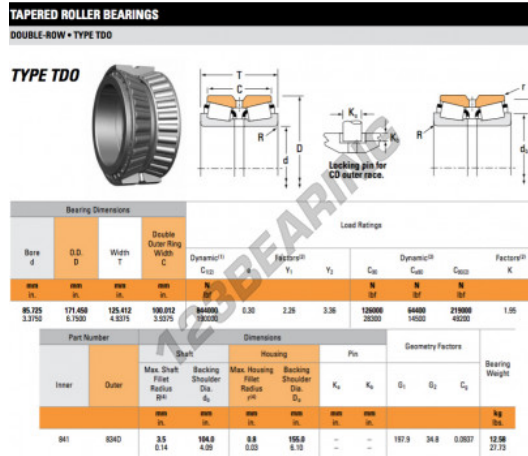

Tapered roller bearing 841-834D-TIMKEN - 841-834D-TIMKEN

<https://www.123bearing.eu/bearing-housing/roller-bearing/tapered/841-834d-timken>

PRODUCT FEATURES

Brand	TIMKEN
N° Ean13	3663952358390
Inside diameter	85.725 mm
Inside diameter	3 3/8" inch
Outside diameter	171.45 mm
Outside diameter	6 3/4" inch
Thickness	125.412 mm
Thickness	4 15/16" inch
Packaging	1