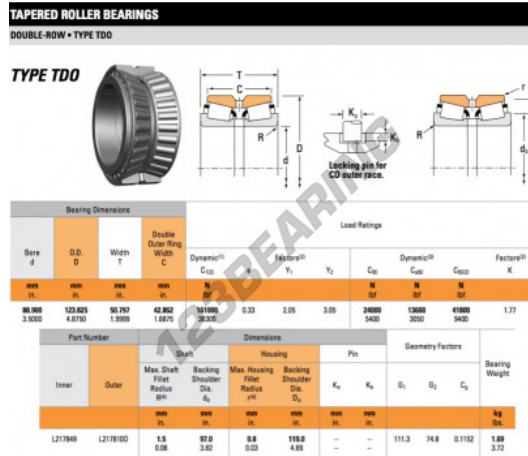

# Tapered roller bearing L217849-L217810D-TIMKEN - L217849-L217810D-TIMKEN

<https://www.123bearing.eu/bearing-housing/roller-bearing/tapered/l217849-l217810d-timken>

## PRODUCT FEATURES

Brand	TIMKEN
N° Ean13	3663952358468
Inside diameter	88.9 mm
Outside diameter	123.825 mm
Thickness	50.797 mm
Packaging	1

[contact@123bearing.eu](mailto:contact@123bearing.eu)

+33 359 36 04 90