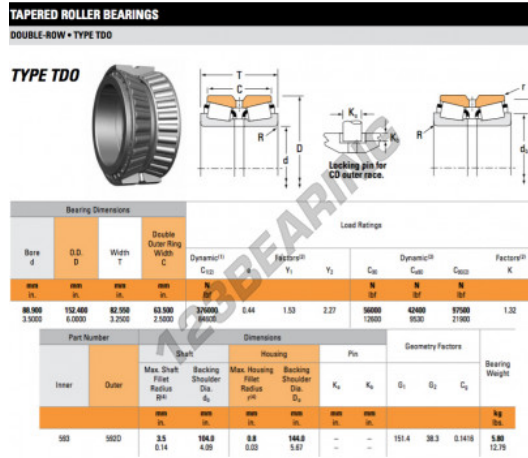

Tapered roller bearing 593-592D-TIMKEN - 593-592D-TIMKEN

<https://www.123bearing.eu/bearing-housing/roller-bearing/tapered/593-592d-timken>

PRODUCT FEATURES

Brand	TIMKEN
N° Ean13	3663952358482
Inside diameter	88.9 mm
Outside diameter	152.4 mm
Thickness	82.55 mm
Packaging	1