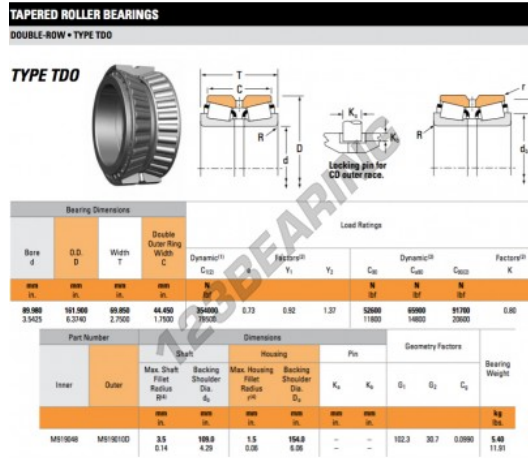

Tapered roller bearing M919048-M919010D-TIMKEN - M919048-M919010D-TIMKEN

<https://www.123bearing.eu/bearing-housing/roller-bearing/tapered/m919048-m919010d-timken>

PRODUCT FEATURES

Brand	TIMKEN
N° Ean13	3616060457394
Inside diameter	89.98 mm
Outside diameter	161.9 mm
Thickness	69.85 mm
Weight	5400 g
Packaging	1