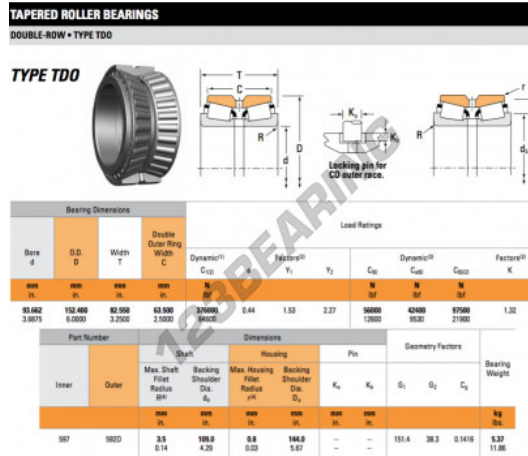

Tapered roller bearing 597-592D-TIMKEN - 597-592D-TIMKEN

<https://www.123bearing.eu/bearing-housing/roller-bearing/tapered/597-592d-timken>

PRODUCT FEATURES

Brand	TIMKEN
N° Ean13	3663952358673
Inside diameter	93.662 mm
Outside diameter	152.4 mm
Thickness	82.55 mm
Packaging	1