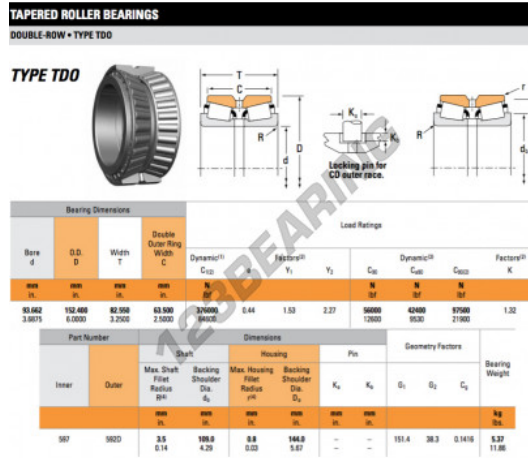

## Tapered roller bearing 597-592D-TIMKEN - 597-592D-TIMKEN

<https://www.123bearing.eu/bearing-housing/roller-bearing/tapered/597-592d-timken>

### PRODUCT FEATURES

Brand	TIMKEN
N° Ean13	3663952358673
Inside diameter	93.662 mm
Outside diameter	152.4 mm
Thickness	82.55 mm
Packaging	1

[contact@123bearing.eu](mailto:contact@123bearing.eu)

+33 359 36 04 90