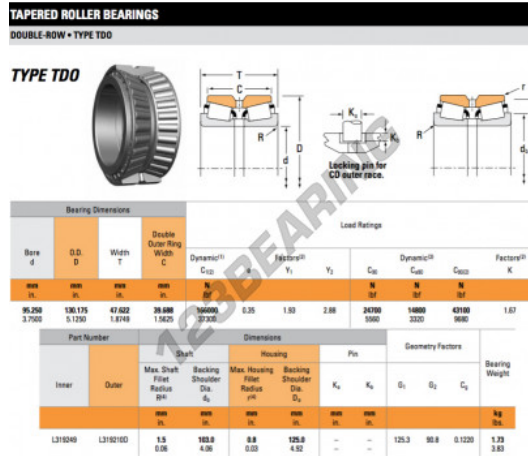

Tapered roller bearing L319249-L319210D-TIMKEN - L319249-L319210D-TIMKEN

<https://www.123bearing.eu/bearing-housing/roller-bearing/tapered/l319249-l319210d-timken>

PRODUCT FEATURES

Brand	TIMKEN
N° Ean13	3663952358680
Inside diameter	95.25 mm
Outside diameter	130.175 mm
Thickness	47.622 mm
Packaging	1