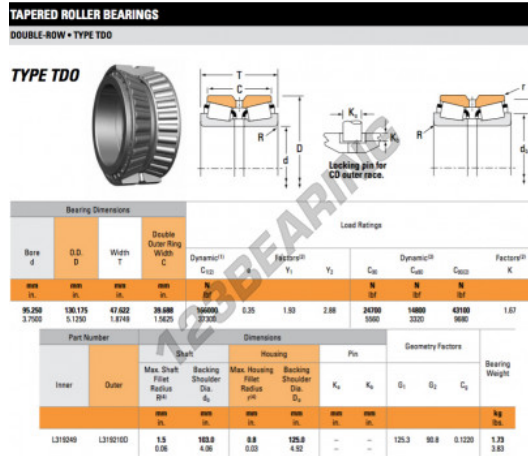

# Tapered roller bearing L319249-L319210D-TIMKEN - L319249-L319210D-TIMKEN

<https://www.123bearing.eu/bearing-housing/roller-bearing/tapered/l319249-l319210d-timken>

## PRODUCT FEATURES

Brand	TIMKEN
N° Ean13	3663952358680
Inside diameter	95.25 mm
Outside diameter	130.175 mm
Thickness	47.622 mm
Packaging	1

[contact@123bearing.eu](mailto:contact@123bearing.eu)

+33 359 36 04 90