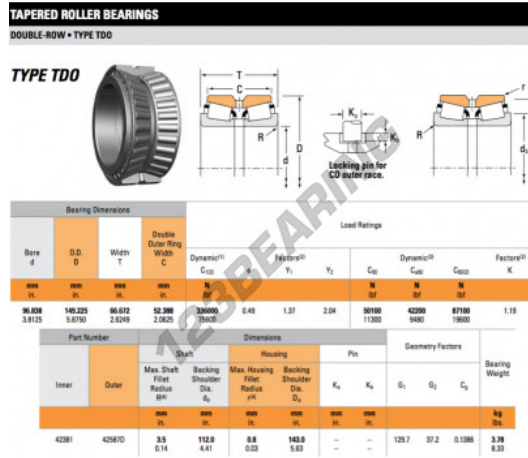

# Tapered roller bearing 42381-42587D-TIMKEN - 42381-42587D-TIMKEN

<https://www.123bearing.eu/bearing-housing/roller-bearing/tapered/42381-42587d-timken>

## PRODUCT FEATURES

Brand	TIMKEN
N° Ean13	3663952358789
Inside diameter	96.838 mm
Inside diameter	3 13/16" inch
Outside diameter	149.225 mm
Outside diameter	5 7/8" inch
Thickness	66.672 mm
Thickness	2.625" inch
Packaging	1