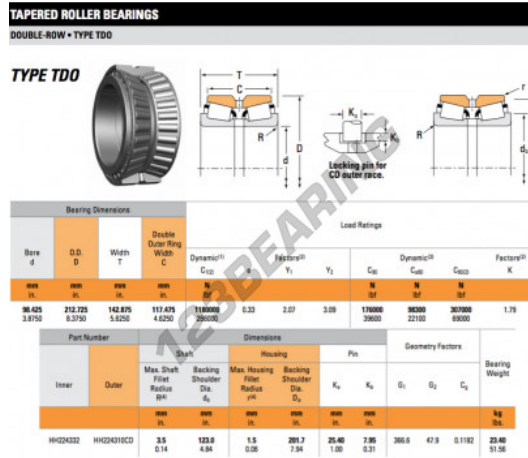

Tapered roller bearing HH224332-HH224310CD-TIMKEN - HH224332-HH224310CD-TIMKEN

<https://www.123bearing.eu/bearing-housing/roller-bearing/tapered/hh224332-hh224310cd-timken>

PRODUCT FEATURES

Brand	TIMKEN
N° Ean13	3663952358871
Inside diameter	98.425 mm
Outside diameter	212.725 mm
Thickness	142.875 mm
Packaging	1