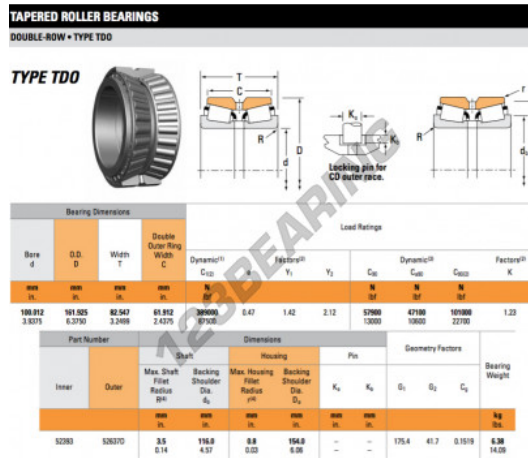

Tapered roller bearing 52393-52637D-TIMKEN - 52393-52637D-TIMKEN

https://www.123bearing.eu/bearing-housing/roller-bearing/tapered/52393-52637d-timken

PRODUCT FEATURES

Brand	TIMKEN
N° Ean13	3663952358949
Inside diameter	100.012 mm
Outside diameter	161.925 mm
Thickness	82.547 mm
Packaging	1