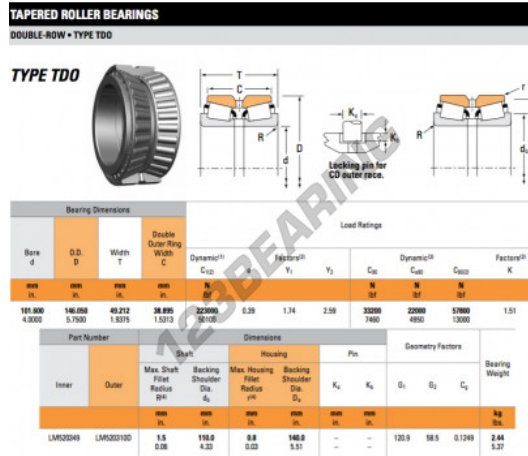

# Tapered roller bearing LM520349-LM520310D-TIMKEN - LM520349-LM520310D-TIMKEN

<https://www.123bearing.eu/bearing-housing/roller-bearing/tapered/lm520349-lm520310d-timken>

## PRODUCT FEATURES

Brand	TIMKEN
N° Ean13	3663952358963
Inside diameter	101.6 mm
Outside diameter	146.05 mm
Thickness	49.212 mm
Packaging	1

[contact@123bearing.eu](mailto:contact@123bearing.eu)

+33 359 36 04 90