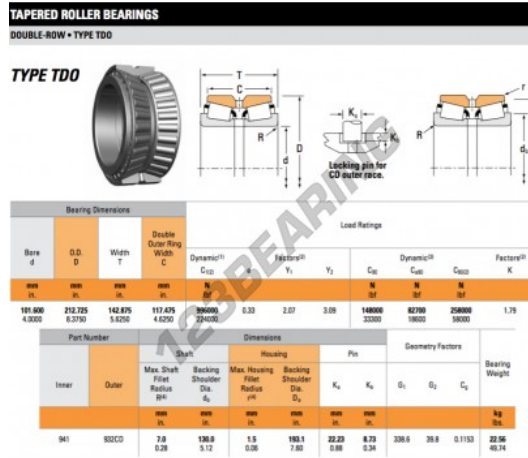

Tapered roller bearing 941-932CD-TIMKEN - 941-932CD-TIMKEN

<https://www.123bearing.eu/bearing-housing/roller-bearing/tapered/941-932cd-timken>

PRODUCT FEATURES

Brand	TIMKEN
N° Ean13	3663952359076
Inside diameter	101.6 mm
Outside diameter	212.725 mm
Thickness	142.875 mm
Packaging	1