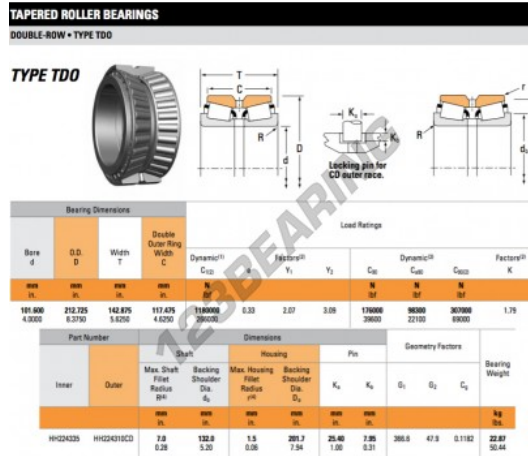

Tapered roller bearing HH224335-HH224310CD-TIMKEN - HH224335-HH224310CD-TIMKEN

<https://www.123bearing.eu/bearing-housing/roller-bearing/tapered/hh224335-hh224310cd-timken>

PRODUCT FEATURES

Brand	TIMKEN
N° Ean13	3663952359083
Inside diameter	101.6 mm
Outside diameter	212.725 mm
Thickness	142.875 mm
Packaging	1