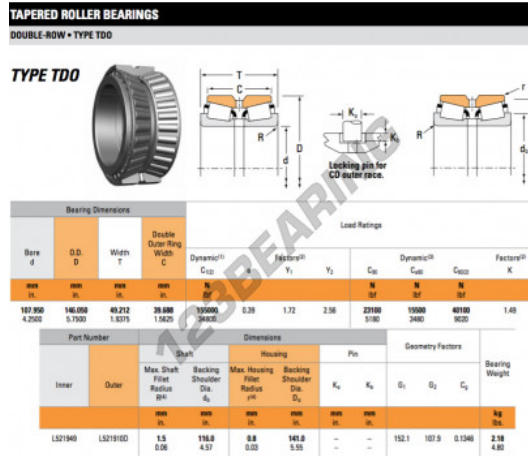

# Tapered roller bearing L521949-L521910D-TIMKEN - L521949-L521910D-TIMKEN

<https://www.123bearing.eu/bearing-housing/roller-bearing/tapered/l521949-l521910d-timken>

## PRODUCT FEATURES

Brand	TIMKEN
N° Ean13	3663952359274
Inside diameter	107.95 mm
Inside diameter	4 1/4" inch
Outside diameter	146.05 mm
Outside diameter	5 3/4" inch
Thickness	49.212 mm
Thickness	1 15/16" inch
Packaging	1