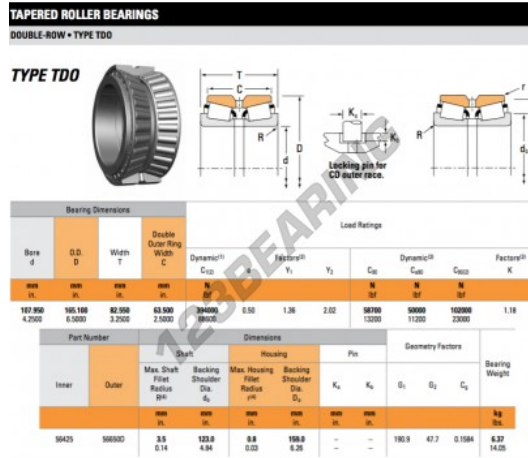

Tapered roller bearing 56425-56650D-TIMKEN - 56425-56650D-TIMKEN

<https://www.123bearing.eu/bearing-housing/roller-bearing/tapered/56425-56650d-timken>

PRODUCT FEATURES

Brand	TIMKEN
N° Ean13	3663952359304
Inside diameter	107.95 mm
Outside diameter	165.1 mm
Thickness	82.55 mm
Packaging	1