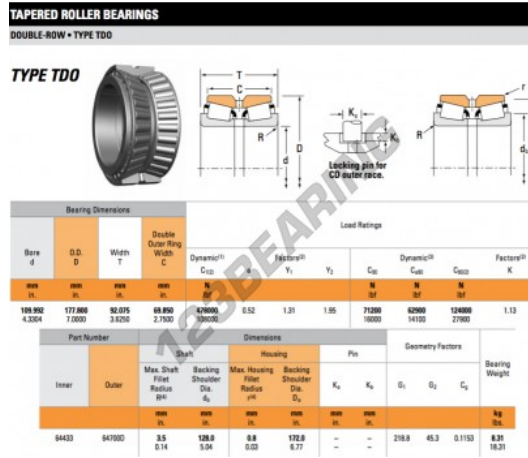

Tapered roller bearing 64433-64700D-TIMKEN - 64433-64700D-TIMKEN

<https://www.123bearing.eu/bearing-housing/roller-bearing/tapered/64433-64700d-timken>

PRODUCT FEATURES

Brand	TIMKEN
N° Ean13	3663952359397
Inside diameter	109.992 mm
Inside diameter	4.33" inch
Outside diameter	177.8 mm
Outside diameter	7" inch
Thickness	92.075 mm
Thickness	3 5/8" inch
Weight	8310 g
Dynamic load	62.9 kN
Packaging	1