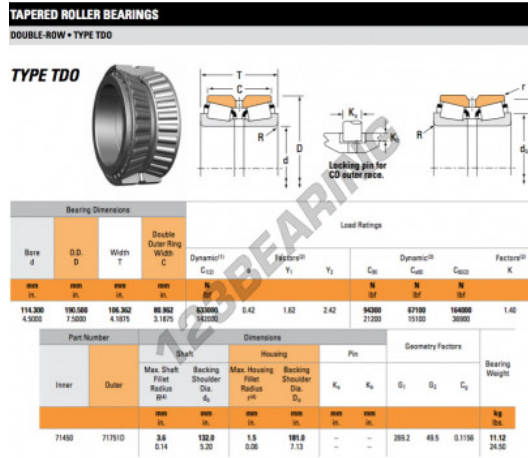

Tapered roller bearing 71450-71751D-TIMKEN - 71450-71751D-TIMKEN

https://www.123bearing.eu/bearing-housing/roller-bearing/tapered/71450-71751d-timken

PRODUCT FEATURES

Brand	TIMKEN
N° Ean13	3663952359434
Inside diameter	114.3 mm
Outside diameter	190.5 mm
Thickness	106.362 mm
Weight	11120 g
Packaging	1