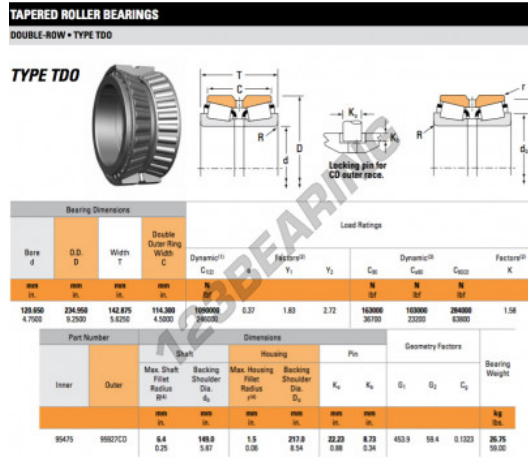

Tapered roller bearing 95475-95927CD-TIMKEN - 95475-95927CD-TIMKEN

<https://www.123bearing.eu/bearing-housing/roller-bearing/tapered/95475-95927cd-timken>

PRODUCT FEATURES

Brand	TIMKEN
N° Ean13	3663952359533
Inside diameter	120.65 mm
Outside diameter	234.95 mm
Thickness	142.875 mm
Packaging	1