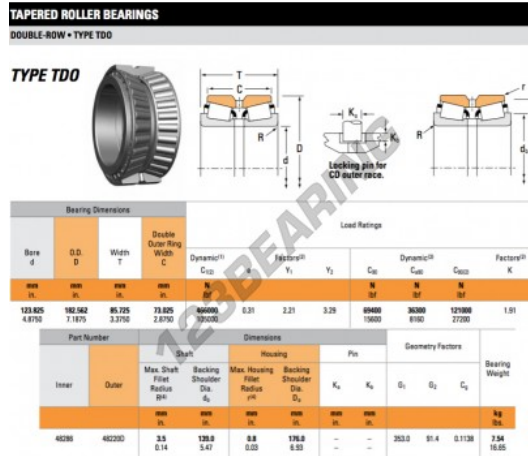

Tapered roller bearing 48286-48220D-TIMKEN - 48286-48220D-TIMKEN

<https://www.123bearing.eu/bearing-housing/roller-bearing/tapered/48286-48220d-timken>

PRODUCT FEATURES

Brand	TIMKEN
N° Ean13	3663952359540
Inside diameter	123.825 mm
Outside diameter	182.562 mm
Thickness	85.725 mm
Packaging	1