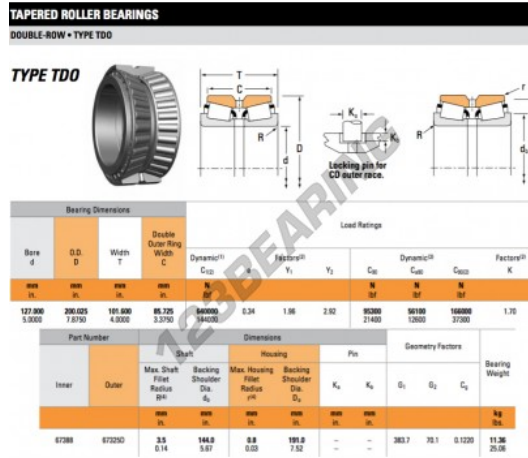

# Tapered roller bearing 67388-67325D-TIMKEN - 67388-67325D-TIMKEN

<https://www.123bearing.eu/bearing-housing/roller-bearing/tapered/67388-67325d-timken>

## PRODUCT FEATURES

Brand	TIMKEN
N° Ean13	3663952359601
Inside diameter	127 mm
Inside diameter	5" inch
Outside diameter	200.025 mm
Outside diameter	7 7/8" inch
Thickness	101.6 mm
Thickness	4" inch
Packaging	1