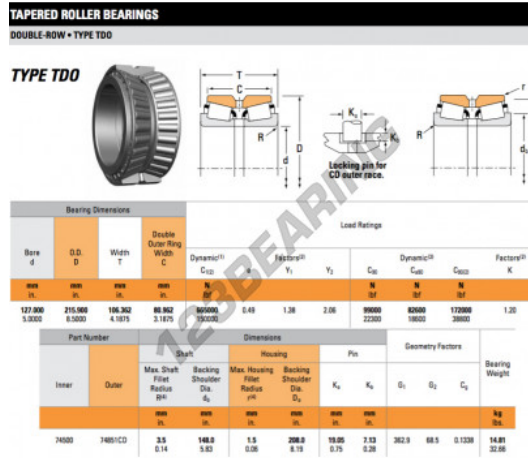

Tapered roller bearing 74500-74851CD-TIMKEN - 74500-74851CD-TIMKEN

<https://www.123bearing.eu/bearing-housing/roller-bearing/tapered/74500-74851cd-timken>

PRODUCT FEATURES

Brand	TIMKEN
N° Ean13	3663952359625
Inside diameter	127 mm
Outside diameter	215.9 mm
Thickness	106.362 mm
Packaging	1