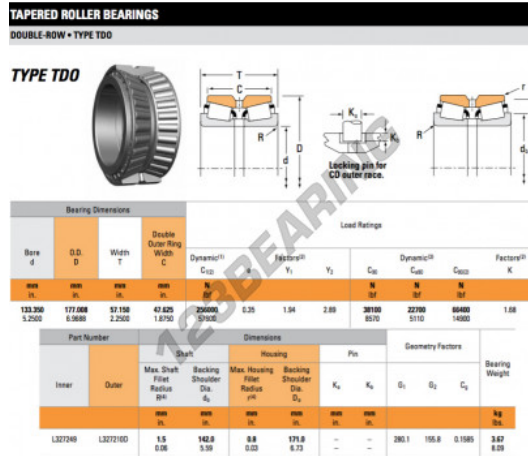

Tapered roller bearing L327249-L327210D-TIMKEN - L327249-L327210D-TIMKEN

<https://www.123bearing.eu/bearing-housing/roller-bearing/tapered/l327249-l327210d-timken>

PRODUCT FEATURES

Brand	TIMKEN
N° Ean13	3663952359700
Inside diameter	133.35 mm
Outside diameter	177.008 mm
Thickness	57.15 mm
Packaging	1