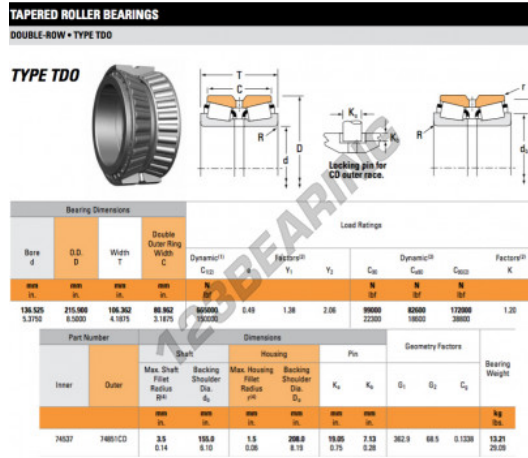

Tapered roller bearing 74537-74851CD-TIMKEN - 74537-74851CD-TIMKEN

https://www.123bearing.eu/bearing-housing/roller-bearing/tapered/74537-74851cd-timken

PRODUCT FEATURES

Brand	TIMKEN
N° Ean13	3663952359793
Inside diameter	136.525 mm
Outside diameter	215.9 mm
Thickness	106.362 mm
Packaging	1