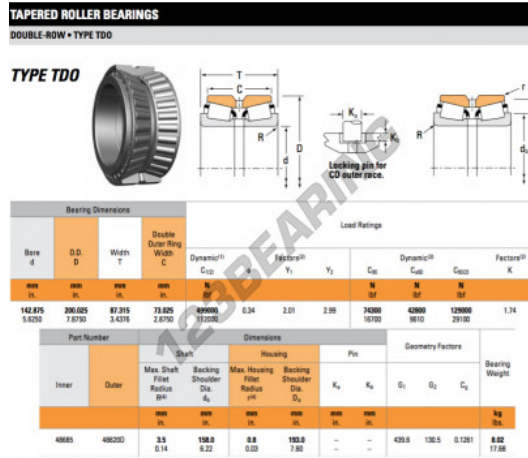

Tapered roller bearing 48685-48620D-TIMKEN - 48685-48620D-TIMKEN

<https://www.123bearing.eu/bearing-housing/roller-bearing/tapered/48685-48620d-timken>

PRODUCT FEATURES

Brand	TIMKEN
N° Ean13	3663952359922
Inside diameter	142.875 mm
Outside diameter	200.025 mm
Thickness	87.315 mm
Weight	3830 g
Packaging	1
Standard	No standard