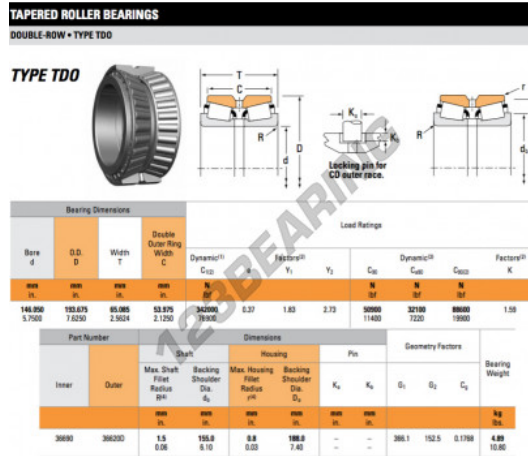

Tapered roller bearing

36690-36620D-TIMKEN - 36690-36620D-TIMKEN

https://www.123bearing.eu/bearing-housing/roller-bearing/tapered/36690-36620d-timken

PRODUCT FEATURES

Brand	TIMKEN
N° Ean13	3663952359991
Inside diameter	146.05 mm
Outside diameter	193.675 mm
Thickness	65.085 mm
Packaging	1