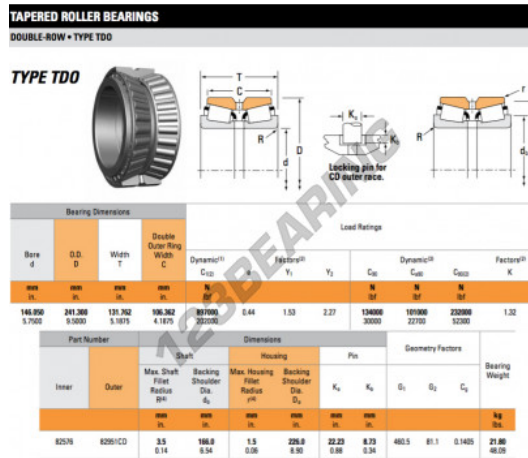

Tapered roller bearing 82576-82951CD-TIMKEN - 82576-82951CD-TIMKEN

<https://www.123bearing.eu/bearing-housing/roller-bearing/tapered/82576-82951cd-timken>

PRODUCT FEATURES

Brand	TIMKEN
N° Ean13	3663952360010
Inside diameter	146.05 mm
Outside diameter	241.3 mm
Thickness	131.762 mm
Weight	21800 g
Packaging	1