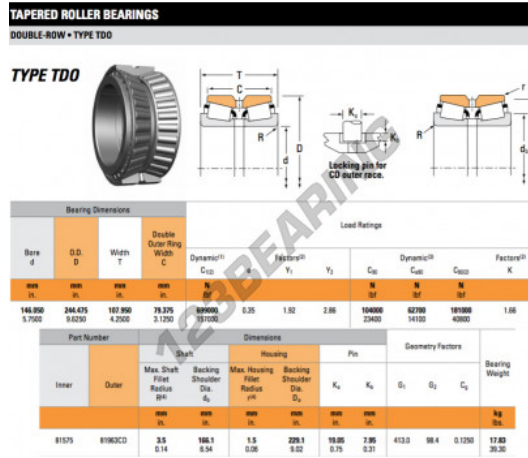

## Tapered roller bearing

### 81575-81963CD-TIMKEN - 81575-81963CD-TIMKEN

https://www.123bearing.eu/bearing-housing/roller-bearing/tapered/81575-81963cd-timken

## PRODUCT FEATURES

Brand	TIMKEN
N° Ean13	3663952360027
Inside diameter	146.05 mm
Outside diameter	244.475 mm
Thickness	107.95 mm
Packaging	1

[contact@123bearing.eu](mailto:contact@123bearing.eu)

+33 359 36 04 90