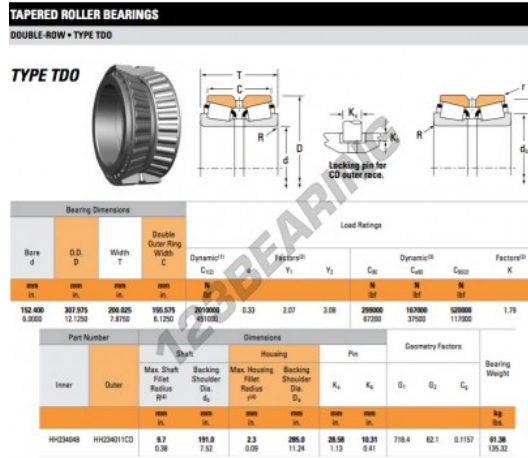

Tapered roller bearing HH234048-HH234011CD-TIMKEN - HH234048-HH234011CD-TIMKEN

<https://www.123bearing.eu/bearing-housing/roller-bearing/tapered/hh234048-hh234011cd-timken>

PRODUCT FEATURES

| | |
|------------------|---------------|
| Brand | TIMKEN |
| N° Ean13 | 3663952360164 |
| Inside diameter | 152.4 mm |
| Outside diameter | 307.975 mm |
| Thickness | 200.025 mm |
| Packaging | 1 |