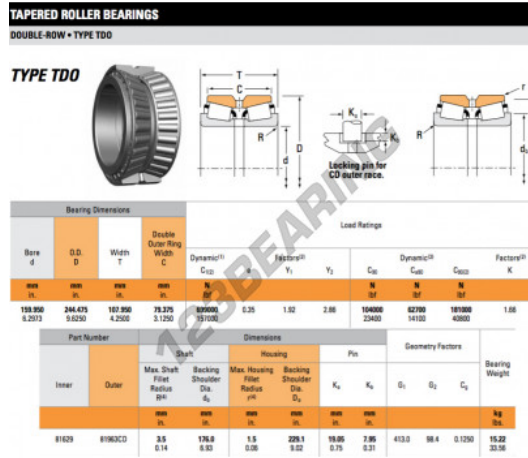

Tapered roller bearing 81629-81963CD-TIMKEN - 81629-81963CD-TIMKEN

<https://www.123bearing.eu/bearing-housing/roller-bearing/tapered/81629-81963cd-timken>

PRODUCT FEATURES

Brand	TIMKEN
N° Ean13	3663952360201
Inside diameter	159.95 mm
Outside diameter	244.475 mm
Thickness	107.95 mm
Packaging	1