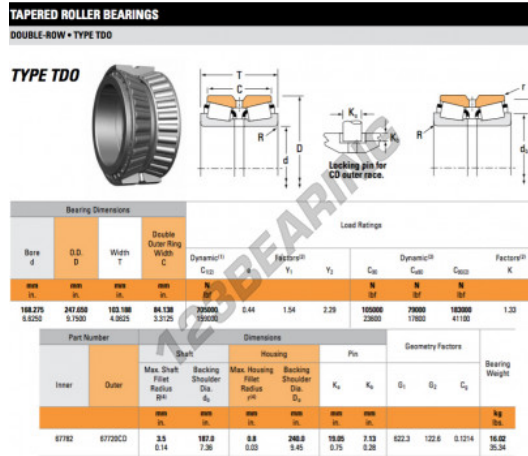

## Tapered roller bearing

### 67782-67720CD-TIMKEN - 67782-67720CD-TIMKEN

<https://www.123bearing.eu/bearing-housing/roller-bearing/tapered/67782-67720cd-timken>

## PRODUCT FEATURES

Brand	TIMKEN
N° Ean13	3663952360294
Inside diameter	168.275 mm
Outside diameter	247.65 mm
Thickness	103.188 mm
Packaging	1

[contact@123bearing.eu](mailto:contact@123bearing.eu)

+33 359 36 04 90