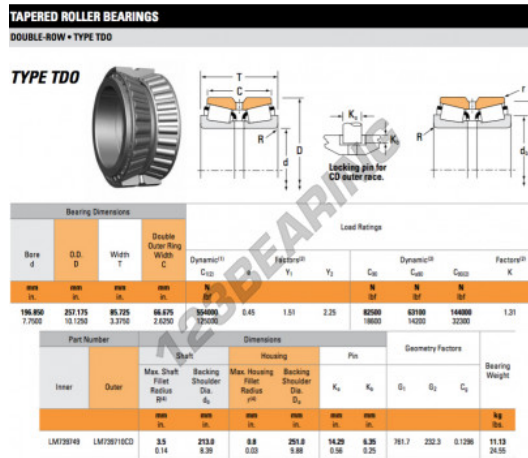

# Tapered roller bearing LM739749-LM739710CD-TIMKEN - LM739749-LM739710CD-TIMKEN

<https://www.123bearing.eu/bearing-housing/roller-bearing/tapered/lm739749-lm739710cd-timken>

## PRODUCT FEATURES

Brand	TIMKEN
N° Ean13	3663952360546
Inside diameter	196.85 mm
Outside diameter	257.175 mm
Thickness	85.725 mm
Packaging	1

[contact@123bearing.eu](mailto:contact@123bearing.eu)

+33 359 36 04 90