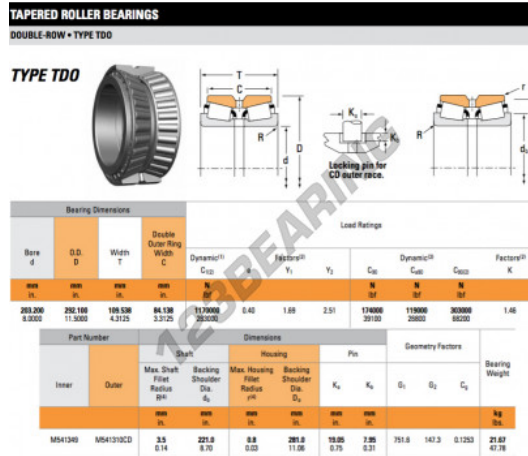

# Tapered roller bearing M541349-M541310CD-TIMKEN - M541349-M541310CD-TIMKEN

<https://www.123bearing.eu/bearing-housing/roller-bearing/tapered/m541349-m541310cd-timken>

## PRODUCT FEATURES

Brand	TIMKEN
N° Ean13	3663952360621
Inside diameter	203.2 mm
Outside diameter	292.1 mm
Thickness	109.538 mm
Packaging	1

[contact@123bearing.eu](mailto:contact@123bearing.eu)

+33 359 36 04 90