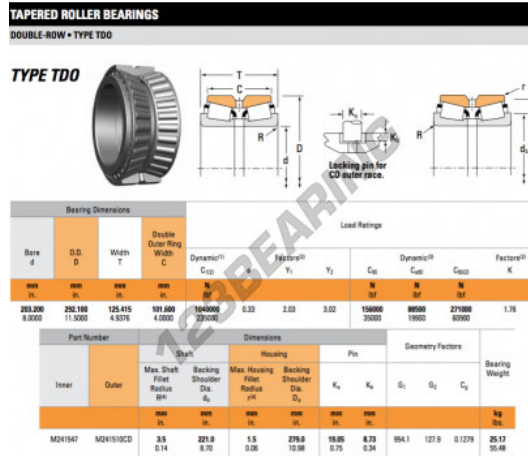

Tapered roller bearing M241547-M241510CD-TIMKEN - M241547-M241510CD-TIMKEN

<https://www.123bearing.eu/bearing-housing/roller-bearing/tapered/m241547-m241510cd-timken>

PRODUCT FEATURES

Brand	TIMKEN
N° Ean13	3663952360638
Inside diameter	203.2 mm
Outside diameter	292.1 mm
Thickness	125.415 mm
Packaging	1