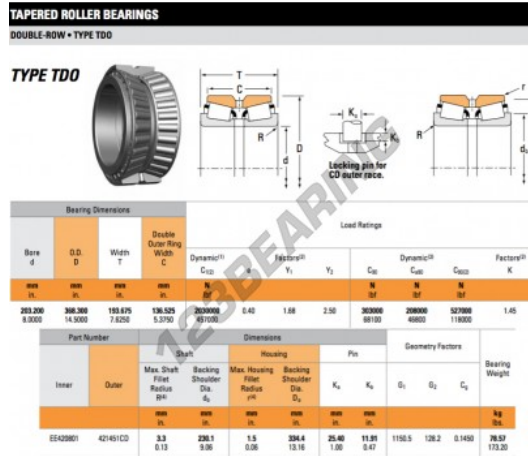

Tapered roller bearing EE420801-421451CD-TIMKEN - EE420801-421451CD-TIMKEN

<https://www.123bearing.eu/bearing-housing/roller-bearing/tapered/ee420801-421451cd-timken>

PRODUCT FEATURES

Brand	TIMKEN
N° Ean13	3663952360676
Inside diameter	203.2 mm
Outside diameter	368.3 mm
Thickness	193.675 mm
Packaging	1