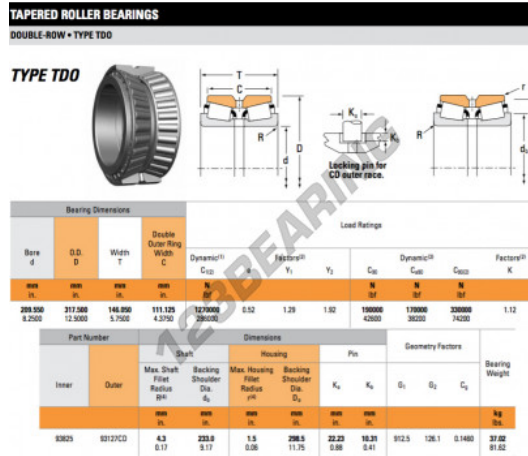

Tapered roller bearing 93825-93127CD-TIMKEN - 93825-93127CD-TIMKEN

<https://www.123bearing.eu/bearing-housing/roller-bearing/tapered/93825-93127cd-timken>

PRODUCT FEATURES

Brand	TIMKEN
N° Ean13	3663952360744
Inside diameter	209.55 mm
Outside diameter	317.5 mm
Thickness	146.05 mm
Packaging	1