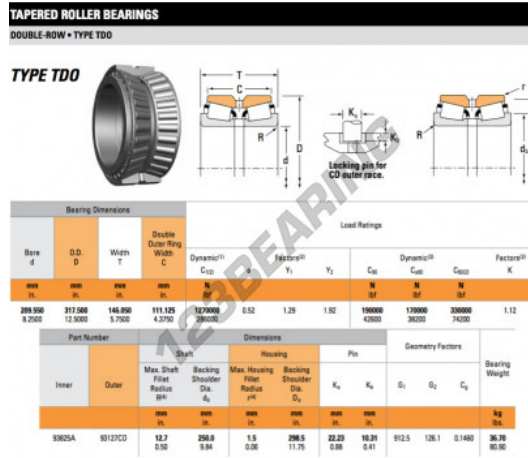

Tapered roller bearing 93825A-93127CD-TIMKEN - 93825A-93127CD-TIMKEN

<https://www.123bearing.eu/bearing-housing/roller-bearing/tapered/93825a-93127cd-timken>

PRODUCT FEATURES

Brand	TIMKEN
N° Ean13	3663952360751
Inside diameter	209.55 mm
Outside diameter	317.5 mm
Thickness	146.05 mm
Packaging	1