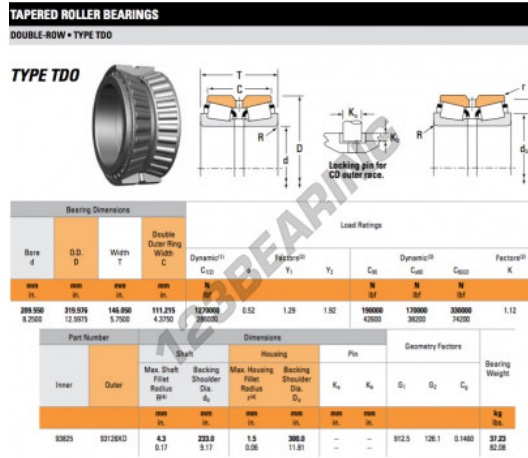

## Tapered roller bearing

# 93825-93128XD-TIMKEN - 93825-93128XD-TIMKEN

<https://www.123bearing.eu/bearing-housing/roller-bearing/tapered/93825-93128xd-timken>

## PRODUCT FEATURES

Brand	TIMKEN
N° Ean13	3663952360768
Inside diameter	209.55 mm
Outside diameter	319.976 mm
Thickness	146.05 mm
Packaging	1

[contact@123bearing.eu](mailto:contact@123bearing.eu)

+33 359 36 04 90