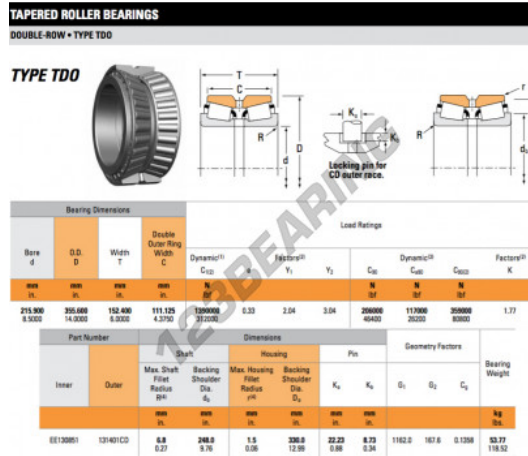

Tapered roller bearing EE130851-131401CD-TIMKEN - EE130851-131401CD-TIMKEN

<https://www.123bearing.eu/bearing-housing/roller-bearing/tapered/ee130851-131401cd-timken>

PRODUCT FEATURES

Brand	TIMKEN
N° Ean13	3663952360836
Inside diameter	215.9 mm
Inside diameter	8 1/2" inch
Outside diameter	355.6 mm
Outside diameter	14" inch
Thickness	152.4 mm
Thickness	6" inch
Packaging	1