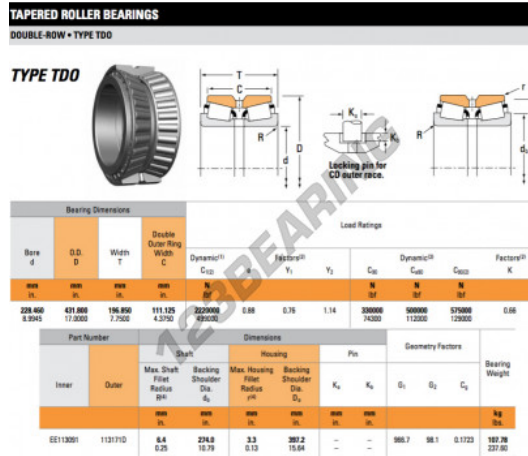

Tapered roller bearing EE113091-113171D-TIMKEN - EE113091-113171D-TIMKEN

<https://www.123bearing.eu/bearing-housing/roller-bearing/tapered/ee113091-113171d-timken>

PRODUCT FEATURES

Brand	TIMKEN
N° Ean13	3663952360966
Inside diameter	228.46 mm
Outside diameter	431.8 mm
Thickness	196.85 mm
Weight	107780 g
Packaging	1