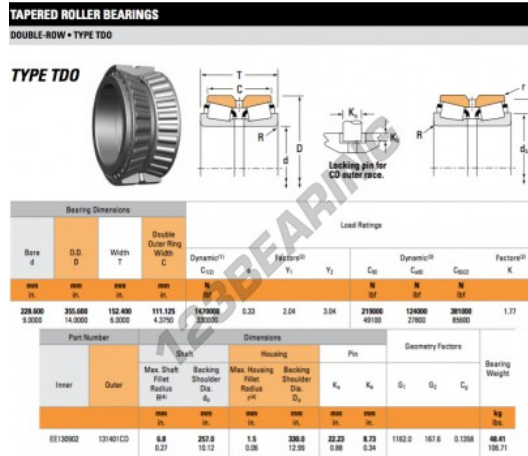

Tapered roller bearing EE130902-131401CD-TIMKEN - EE130902-131401CD-TIMKEN

<https://www.123bearing.eu/bearing-housing/roller-bearing/tapered/ee130902-131401cd-timken>

PRODUCT FEATURES

Brand	TIMKEN
N° Ean13	3663952360997
Inside diameter	228.6 mm
Outside diameter	355.6 mm
Thickness	152.4 mm
Packaging	1