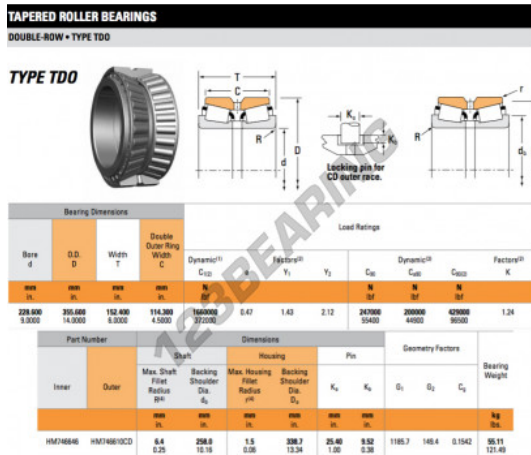

Tapered roller bearing HM746646-HM746610CD-TIMKEN - HM746646-HM746610CD-TIMKEN

<https://www.123bearing.eu/bearing-housing/roller-bearing/tapered/hm746646-hm746610cd-timken>

PRODUCT FEATURES

Brand	TIMKEN
N° Ean13	3663952361000
Inside diameter	228.6 mm
Inside diameter	9" inch
Outside diameter	355.6 mm
Outside diameter	14" inch
Thickness	152.4 mm
Thickness	6" inch
Packaging	1