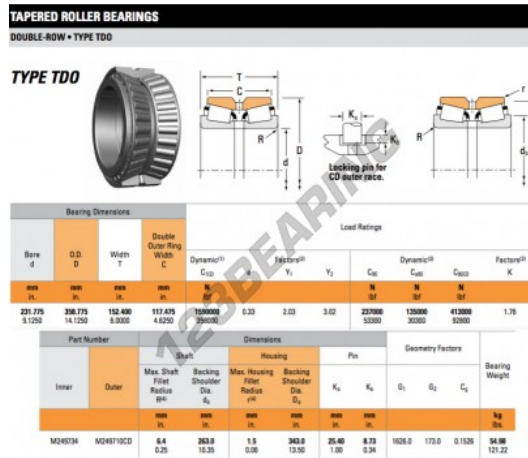

Tapered roller bearing M249734-M249710CD-TIMKEN - M249734-M249710CD-TIMKEN

<https://www.123bearing.eu/bearing-housing/roller-bearing/tapered/m249734-m249710cd-timken>

PRODUCT FEATURES

| | |
|------------------|---------------|
| Brand | TIMKEN |
| N° Ean13 | 3663952361062 |
| Inside diameter | 231.775 mm |
| Outside diameter | 358.775 mm |
| Thickness | 152.4 mm |
| Packaging | 1 |