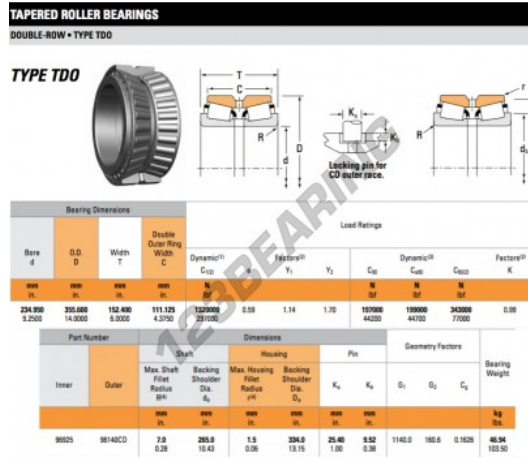

Tapered roller bearing 96925-96140CD-TIMKEN - 96925-96140CD-TIMKEN

<https://www.123bearing.eu/bearing-housing/roller-bearing/tapered/96925-96140cd-timken>

PRODUCT FEATURES

Brand	TIMKEN
N° Ean13	3663952361123
Inside diameter	234.95 mm
Outside diameter	355.6 mm
Thickness	152.4 mm
Packaging	1