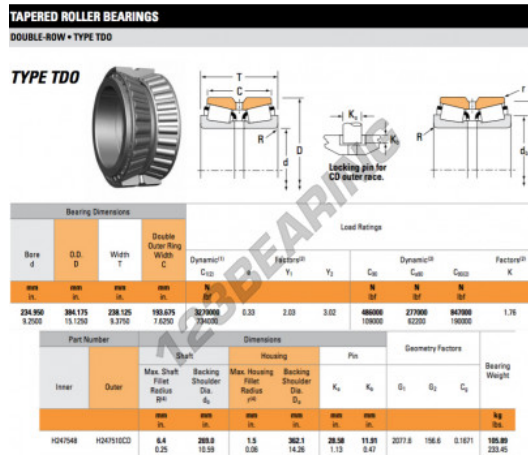

Tapered roller bearing H247548-H247510CD-TIMKEN - H247548-H247510CD-TIMKEN

<https://www.123bearing.eu/bearing-housing/roller-bearing/tapered/h247548-h247510cd-timken>

PRODUCT FEATURES

| | |
|------------------|---------------|
| Brand | TIMKEN |
| N° Ean13 | 3663952361130 |
| Inside diameter | 234.95 mm |
| Inside diameter | 9 1/4" inch |
| Outside diameter | 384.175 mm |
| Outside diameter | 15 1/8" inch |
| Thickness | 238.125 mm |
| Thickness | 9 3/8" inch |
| Packaging | 1 |