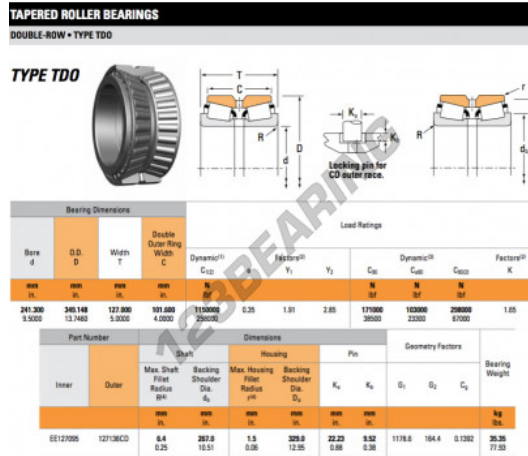

Tapered roller bearing EE127095-127136CD-TIMKEN - EE127095-127136CD-TIMKEN

<https://www.123bearing.eu/bearing-housing/roller-bearing/tapered/ee127095-127136cd-timken>

PRODUCT FEATURES

Brand	TIMKEN
N° Ean13	3663952361178
Inside diameter	241.3 mm
Outside diameter	349.148 mm
Thickness	127 mm
Packaging	1