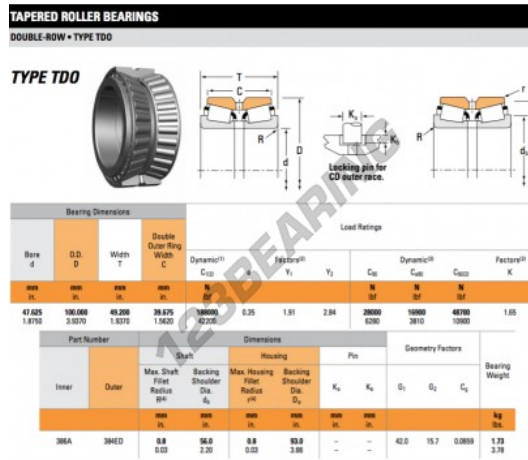

## Tapered roller bearing 386A-384ED-TIMKEN - 386A-384ED-TIMKEN

<https://www.123bearing.eu/bearing-housing/roller-bearing/tapered/386a-384ed-timken>

### PRODUCT FEATURES

Brand	TIMKEN
N° Ean13	3663952361307
Inside diameter	47.625 mm
Inside diameter	1 7/8" inch
Outside diameter	100 mm
Outside diameter	3.937" inch
Thickness	49.2 mm
Thickness	1.937" inch
Packaging	1