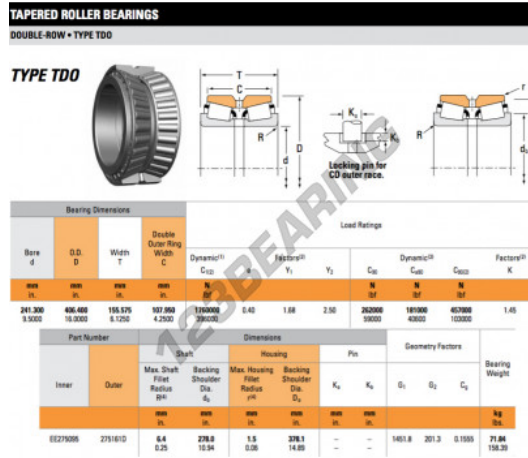

Tapered roller bearing EE275095-275161D-TIMKEN - EE275095-275161D-TIMKEN

<https://www.123bearing.eu/bearing-housing/roller-bearing/tapered/ee275095-275161d-timken>

PRODUCT FEATURES

Brand	TIMKEN
N° Ean13	3663952361437
Inside diameter	241.3 mm
Outside diameter	406.4 mm
Thickness	155.575 mm
Packaging	1