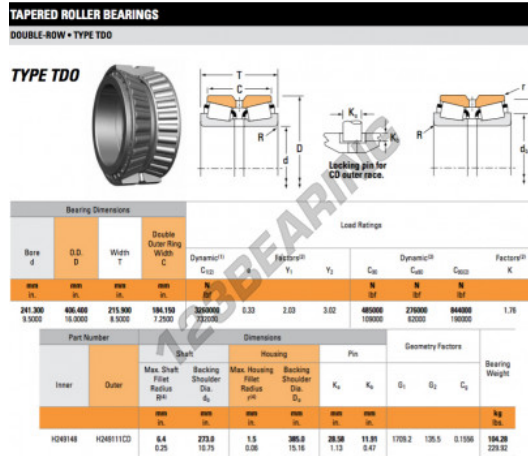

Tapered roller bearing H249148-H249111CD-TIMKEN - H249148-H249111CD-TIMKEN

<https://www.123bearing.eu/bearing-housing/roller-bearing/tapered/h249148-h249111cd-timken>

PRODUCT FEATURES

Brand	TIMKEN
N° Ean13	3663952361444
Inside diameter	241.3 mm
Outside diameter	406.4 mm
Thickness	215.9 mm
Packaging	1