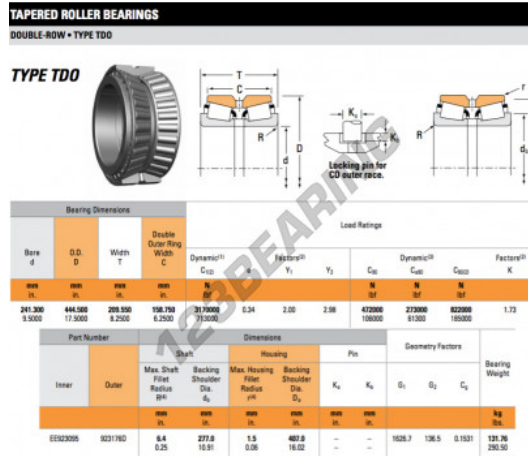

Tapered roller bearing EE923095-923176D-TIMKEN - EE923095-923176D-TIMKEN

<https://www.123bearing.eu/bearing-housing/roller-bearing/tapered/ee923095-923176d-timken>

PRODUCT FEATURES

Brand	TIMKEN
N° Ean13	3663952361451
Inside diameter	241.3 mm
Outside diameter	444.5 mm
Thickness	209.55 mm
Packaging	1